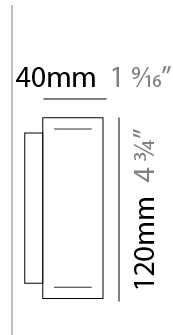

GENERAL

Series: Woodlin
 Subseries: LED120
 Brand: Tunto
 Division: Design
 Mounting Type: Suspension
 Mounting Location: Ceiling
 Subcategory: Profile

PHYSICAL

Shape: Rectangle
 Length (mm): 700
 Length (in): 27 ⁹/₁₆
 Width (mm): 40
 Width (in): 1 ⁹/₁₆
 Height (mm): 120
 Height (in): 4 ³/₄
 Max. Overall Height (mm): 2120
 Max. Overall Height (in): 83 ⁷/₁₆
 Light Distribution: Direct / Indirect
 Diffuser: Opal
 Fixture Finish: [WAL / ASH / OAK / BLK / WHI](#)
 Fixture Material: Wood
 Cable Details: 2000mm / 78 3/4"

GENERAL

Series: Woodlin
 Subseries: LED120
 Brand: Tunto
 Division: Design
 Mounting Type: Surface
 Mounting Location: Wall
 Subcategory: Profile

PHYSICAL

Shape: Rectangle
 Length (mm): 700
 Length (in): 27 ⁹/₁₆
 Width (mm): 40
 Width (in): 1 ⁹/₁₆
 Height (mm): 120
 Height (in): 4 ³/₄
 Extension (mm): 40
 Extension (in): 1 ⁹/₁₆
 Light Distribution: Direct / Indirect
 Diffuser: Opal
 Fixture Finish: [WAL / ASH / OAK / BLK / WHI](#)
 Fixture Material: Wood

PROJECT
TYPE
SPECIFIER
QUANTITY
DATE

700mm 27 ⁹/₁₆"

Indirect

LED120 SURFACE

D73029-

PROJECT _____

TYPE _____

SPECIFIER _____